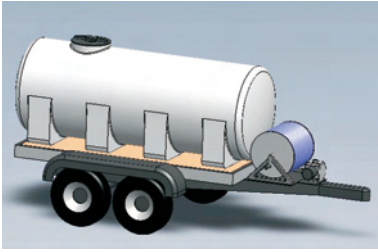

Skid Monster

Starting at \$7,995

The Skid Monster was designed as our entry level water distribution system. The skid is designed to fit on most common flatbed trailers. This design keeps the costs down and allows the owner to remove the skid and use the trailer for other purposes.

Supply Monster

Starting at \$39,995

- *20'x8.5'x7' w/"V" nose front
- *20 Water Monster tanks, stands, lids
(equal to 20,000 water bottles or 2,500 gallons, unlimited tank refills)
- *Two 850qt Monster Coolers (1,500lb ice capacity)
- *Additional shelving capacity (256 cu/ft 16'x8'x2')
- *Optional Banner on trailer skin
- *Compatible with 3/4 ton truck or larger
- *Total gross weight 8,500lbs (with ice and supplies)
- *Made in Texas

Flat Monster

\$49,995

- *20ft flatbed w/support railing, bumper hitch
- *40 Water Monster tanks, stands, lids
(equal to 40,000 water bottles or 5,000 gallons, unlimited tank refills)
- *Compatible with some 1/2 ton trucks or larger
- *Total gross weight 7,000lbs
- *Made in Texas

Goose Monster

\$89,995

- *36' gooseneck flatbed w/support railing
- *80 Water Monster tanks, stands, lids
(equal to 80,000 water bottles or 10,000 gallons, unlimited tank refills)
- *Compatible with 1 ton truck or larger
- *Total gross weight 15,500lbs
- *Made in Texas