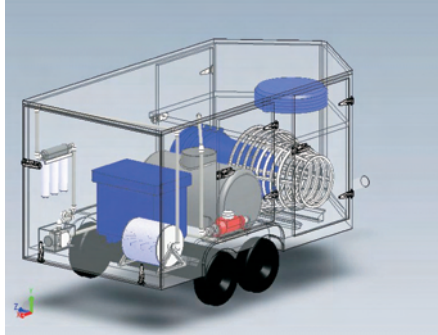

Monster Cooler (small) **\$849**

- *850 qt (26.5 cu/ft)
- *750lb ice capacity
- *54.5"W 43.5"D 41"T
- *2" wall insulation, 4" lid insulation
- *Lockable
- *Color-Blue

Monster Cooler (big) **\$995**

- *1150 qt (35 cu/ft)
- *1,000lb ice capacity
- *58"W 48"D 43.5"T
- *2" wall insulation, 4" lid insulation
- *Lockable
- *Color-Blue

Skid Monster

Starting at \$7,995

The Skid Monster was designed as our entry level water distribution system. The skid is designed to fit on most common flatbed trailers. This design keeps the costs down and allows the owner to remove the skid and use the trailer for other purposes.

- *3 Water Monster tanks, stands, lids
- *300 gallon on board reservoir tank
- *Configurable water filling/intake device
- *Configurable onboard water filtration system
- *Potable water pump (gas)
- *850qt Monster Cooler (750lb ice capacity)

Full Service Mini Monster

Starting at \$16,995

- *20'x8.5'x7' w/"V" nose front
- *4 Water Monster tanks, stands, lids
(equal to 4,000 water bottles or 500 gallons, unlimited tank refills)
- *300 gallon on board reservoir
- *Configurable water filling/intake device
- *Configurable onboard water filtration system (particle, carbon, uv)
- *Potable water pump (gas or electric)
- *Generator (optional)
- *850qt Monster Cooler (750lb ice capacity)
- *Additional shelving capacity (64 cu/ft 8'x8'x2')
- *Optional Banners on trailer skin
- *Compatible with some 1/2 ton trucks
- *Total gross weight 7,000lb (with water, ice and supplies)