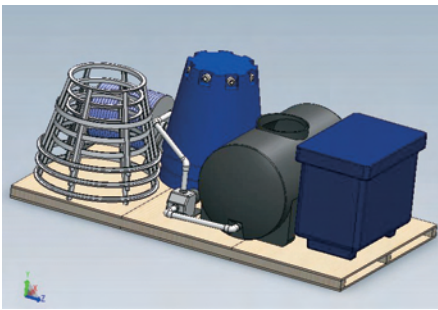

Technical Specifics

- *BPA free Polyethylene plastic
- *#2 Virgin plastic
- *Tank 44"W (top), 29.5"W (bottom), 38"H weighs 35 lbs
- *Stand 30"W (top), 48"W (bottom), 32"H wt 32 lbs (3/16" thick aluminum)
- *Lid 44.5"W, 4"H weighs 12 lbs
- *Tanks stackable with 5" nesting height
- *Stands stackable with 5.25" nesting height

Monster Stack **\$9,950**

- *10 Water Monster tanks, stands and lids palletized

Note- 12 Monster Stacks can fit on a 48' Enclosed 18 wheeler trailer

- *120 Water Monster tanks, stands, lids
(equal to 120,000 water bottles or 15,000 gallons, unlimited tanks refills)
- *Total gross weight of 120 tanks, stands, lids and pallets 10,800lbs

Skid Monster

Starting at \$7,995

The Skid Monster was designed as our entry level water distribution system. The skid is designed to fit on most common flatbed trailers. This design keeps the costs down and allows the owner to remove the skid and use the trailer for other purposes.

Full Service Mini Monster

Starting at \$16,995

- *20'x8.5'x7' w/"V" nose front
- *4 Water Monster tanks, stands, lids
(equal to 4,000 water bottles or 500 gallons, unlimited tank refills)
- *300 gallon on board reservoir
- *Configurable water filling/intake device
- *Configurable onboard water filtration system (particle, carbon, uv)
- *Potable water pump (gas or electric)
- *Generator (optional)
- *850qt Monster Cooler (750lb ice capacity)
- *Additional shelving capacity (64 cu/ft 8'x8'x2')
- *Optional Banners on trailer skin
- *Compatible with some 1/2 ton trucks
- *Total gross weight 7,000lb (with water, ice and supplies)