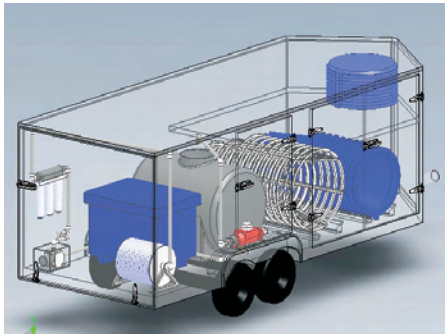

Monster Cooler (small) **\$849**

- *850 qt (26.5 cu/ft)
- *750lb ice capacity
- *54.5"W 43.5"D 41"T
- *2" wall insulation, 4" lid insulation
- *Lockable
- *Color-Blue

Monster Cooler (big) **\$995**

- *1150 qt (35 cu/ft)
- *1,000lb ice capacity
- *58"W 48"D 43.5"T
- *2" wall insulation, 4" lid insulation
- *Lockable
- *Color-Blue

Skid Monster

Starting at \$7,995

The Skid Monster was designed as our entry level water distribution system. The skid is designed to fit on most common flatbed trailers. This design keeps the costs down and allows the owner to remove the skid and use the trailer for other purposes.

- *3 Water Monster tanks, stands, lids
- *300 gallon on board reservoir tank
- *Configurable water filling/intake device
- *Configurable onboard water filtration system
- *Potable water pump (gas)
- *850qt Monster Cooler (750lb ice capacity)

Full Service Mini Monster

Starting at \$16,995

- *20'x8.5'x7' w/"V" nose front
- *4 Water Monster tanks, stands, lids
(equal to 4,000 water bottles or 500 gallons, unlimited tank refills)
- *300 gallon on board reservoir
- *Configurable water filling/intake device
- *Configurable onboard water filtration system (particle, carbon, uv)
- *Potable water pump (gas or electric)
- *Generator (optional)
- *850qt Monster Cooler (750lb ice capacity)
- *Additional shelving capacity (64 cu/ft 8'x8'x2')
- *Optional Banners on trailer skin
- *Compatible with some 1/2 ton trucks
- *Total gross weight 7,000lb (with water, ice and supplies)