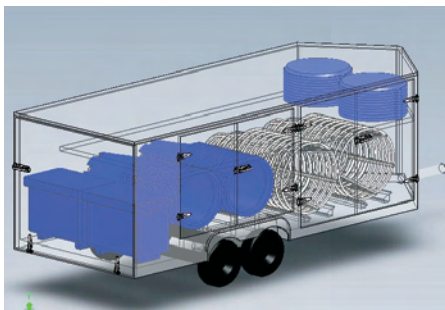

Supply Monster

Starting at $39,995

- *20'x8.5'x7' w/"V" nose front
- *20 Water Monster tanks, stands, lids
  (equal to 20,000 water bottles or 2,500 gallons, unlimited tank refills)
- *Two 850qt Monster Coolers (1,500lb ice capacity)
- *Additional shelving capacity (256 cu/ft 16'x8'x2')
- *Optional Banner on trailer skin
- *Compatible with 3/4 ton truck or larger
- *Total gross weight 8,500lbs (with ice and supplies)
- *Made in Texas