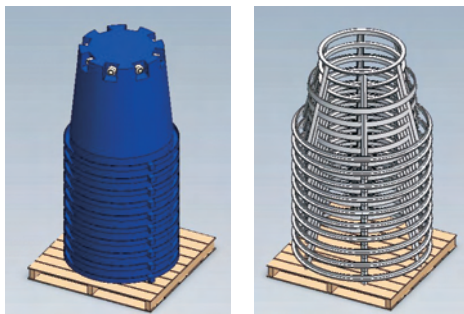

H2O Operations 2010 Price List

(subject to change)

Place your order TODAY!
1-512-448-5000

Price

Water Monster (includes Tank, Stand and lid) **\$995**

Features

- *125 gallon capacity (equal to 1,000 16oz water bottles)
- *6 self serving outlets
- *1" dump valve
- *1/4 turn hose bib
- *Lockable Lid
- *UV resistant
- *Self aligning tank and stand fit
- *Self leveling feet
- *Bottom ring prevents tipping on soft ground surface
- *Advertising platform (revenue generator)

Technical Specifics

- *BPA free Polyethylene plastic
- *#2 Virgin plastic
- *Tank 44"W (top), 29.5"W (bottom), 38"H weighs 35 lbs
- *Stand 30"W (top), 48"W (bottom), 32"H wt 32 lbs (3/16" thick aluminum)
- *Lid 44.5"W, 4"H weighs 12 lbs
- *Tanks stackable with 5" nesting height
- *Stands stackable with 5.25" nesting height

Monster Stack **\$9,950**

- *10 Water Monster tanks, stands and lids palletized

Note- 12 Monster Stacks can fit on a 48' Enclosed 18 wheeler trailer

- *120 Water Monster tanks, stands, lids
(equal to 120,000 water bottles or 15,000 gallons, unlimited tanks refills)
- *Total gross weight of 120 tanks, stands, lids and pallets 10,800lbs

Skid Monster

Starting at \$7,995

The Skid Monster was designed as our entry level water distribution system. The skid is designed to fit on most common flatbed trailers. This design keeps the costs down and allows the owner to remove the skid and use the trailer for other purposes.